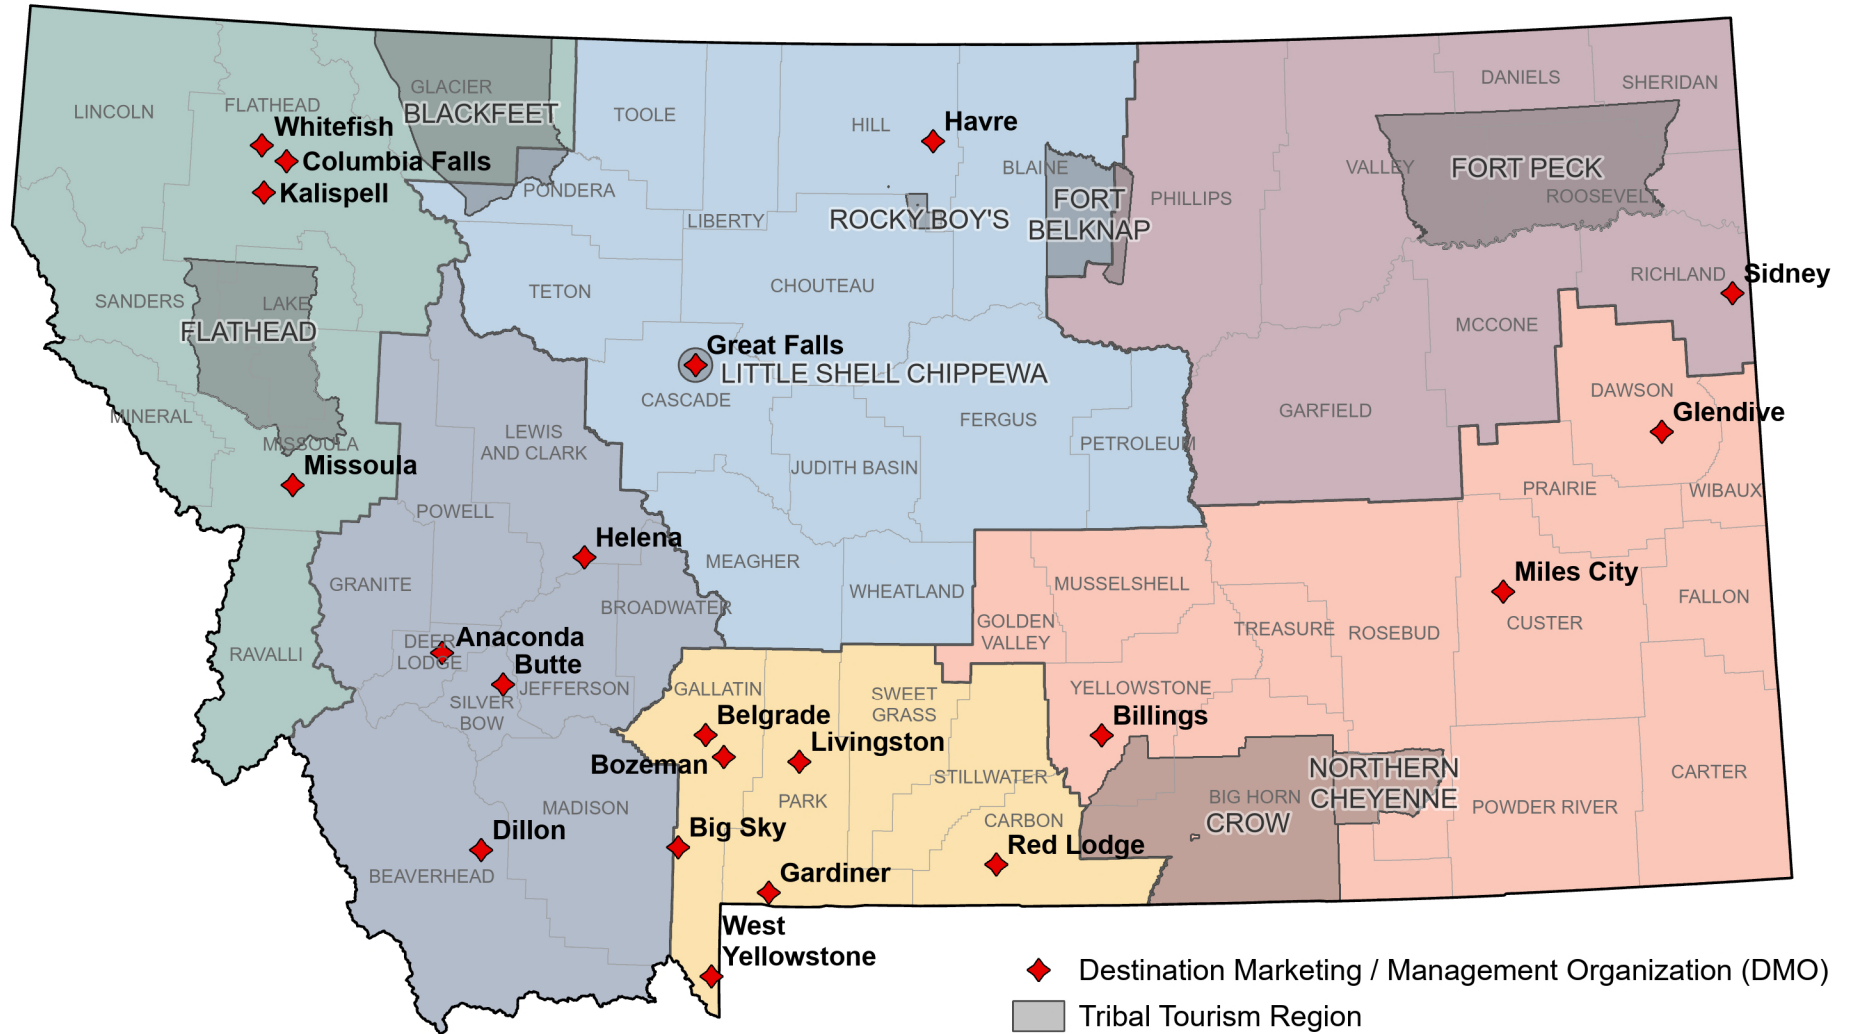

Montana Tourism Regions

- | | | |
|---|---|---|
|  Central Montana
Lewistown 406-761-5036 |  Southeast Montana
Billings 406-294-5270 |  Western Montana Glacier Country
Missoula 406-532-3234 |
|  Missouri River Country
Fort Peck 406-653-1319 |  Southwest Montana
Deer Lodge 406-846-1943 |  Yellowstone Country
Bozeman 406-556-8680 |

 Destination Marketing / Management Organization (DMO)
 Tribal Tourism Region