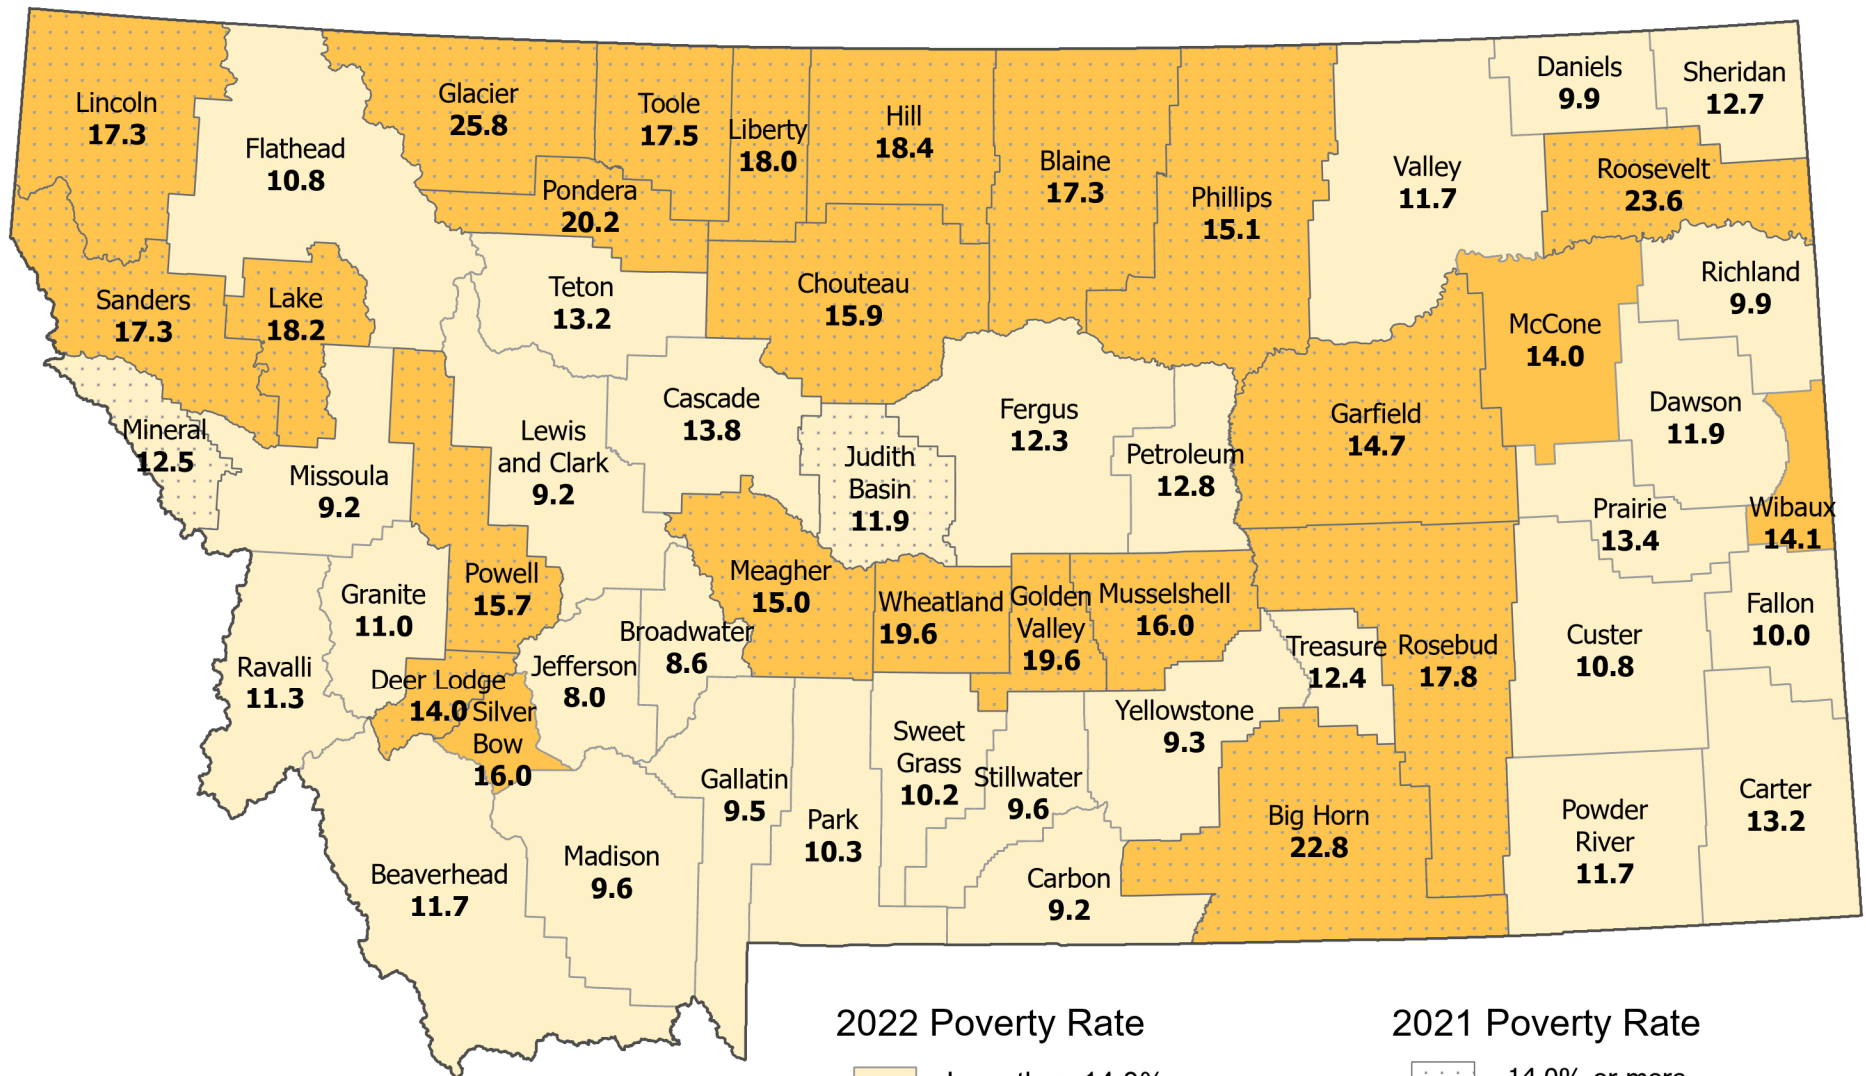

Poverty Rate by Montana County: 2022

MEDIA Tax Credit

2022 Poverty Rate

2021 Poverty Rate

Less than 14.0%

14.0% or more

14.0% or more (Underserved area)

HB0293 Section 3. Definitions, (19) "Underserved area" means a county in this state in which 14% or more people of all ages are in poverty as determined by the U.S. bureau of the census estimates for the most current year available.

Montana average poverty rate in 2022 was 11.8%
U.S. average poverty rate in 2022 was 12.6%

Source: U.S. Census Bureau, 2021 and 2022 Small Area Income and Poverty Estimates (SAIPE), All ages in poverty. 2021 released December 2022 and 2022 released December 2023.