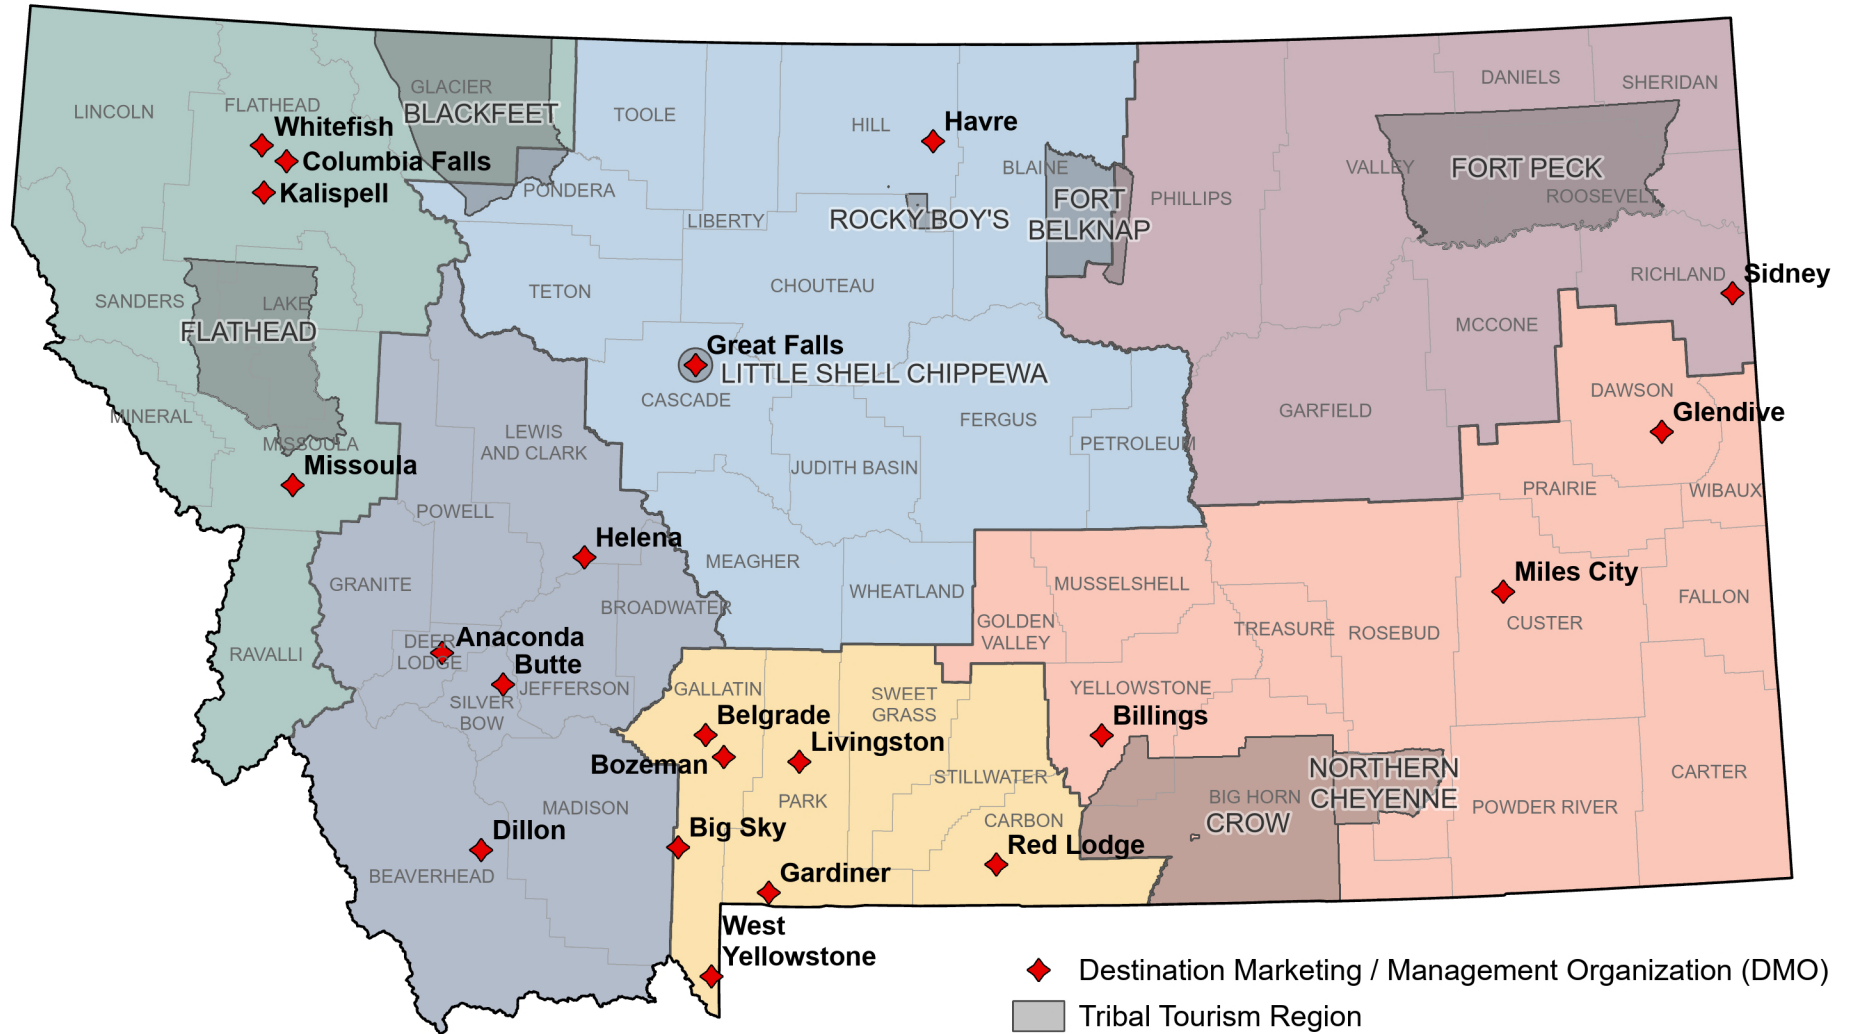

Montana Tourism Regions

Central Montana
Lewistown 406-761-5036

Southeast Montana
Billings 406-294-5270

Western Montana Glacier Country
Missoula 406-532-3234

Missouri River Country
Fort Peck 406-653-1319

Southwest Montana
Deer Lodge 406-846-1943