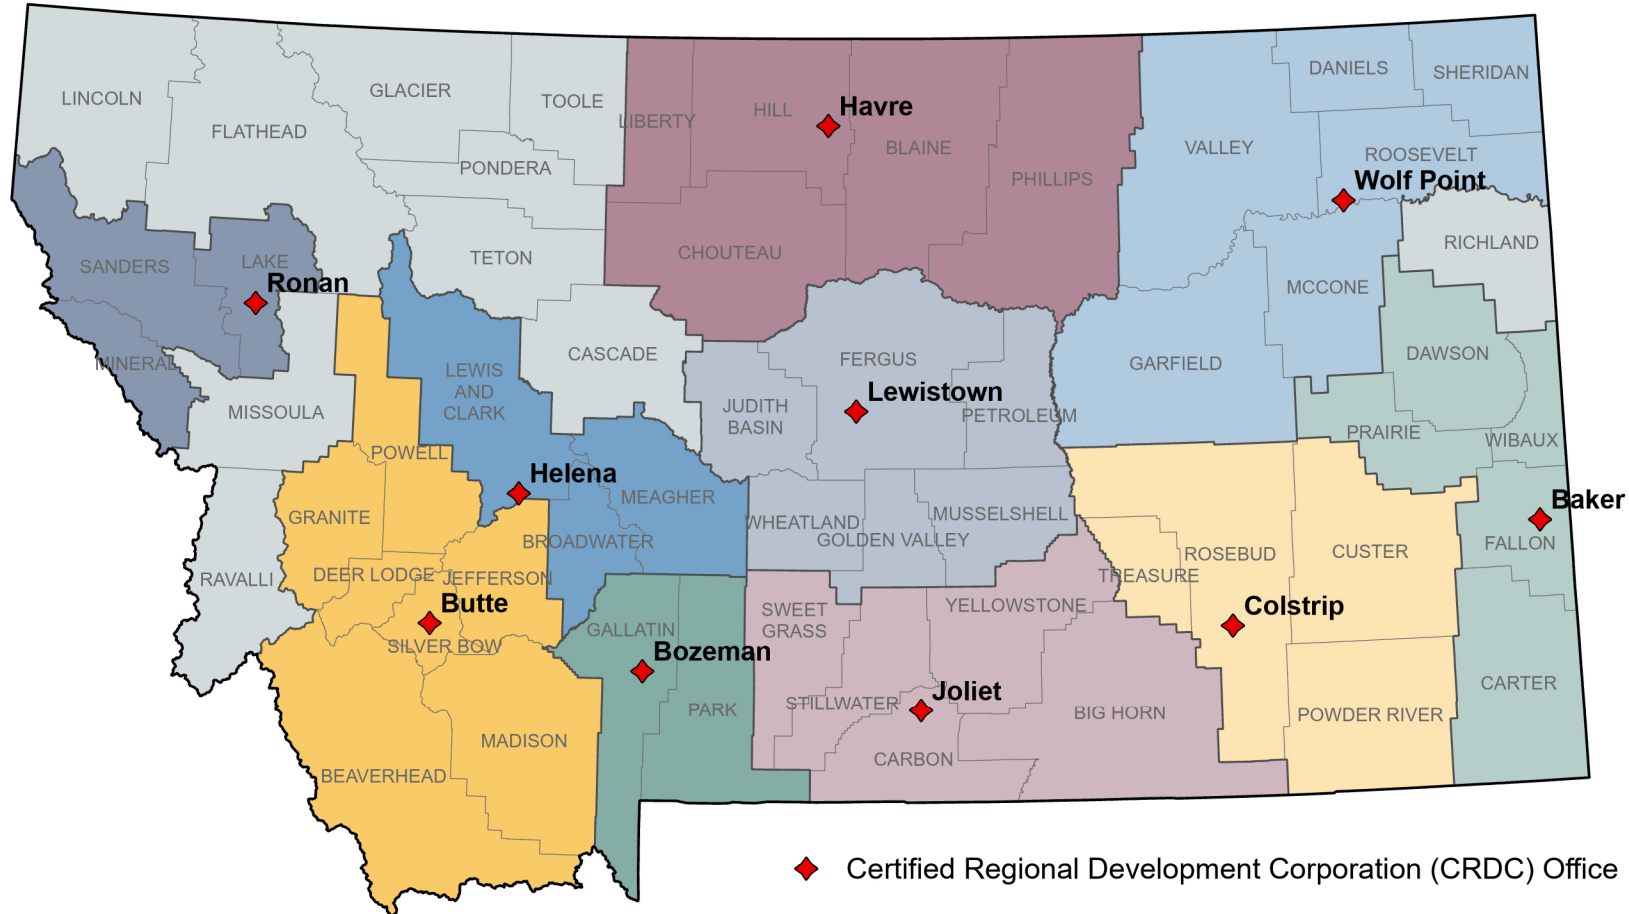

Certified Regional Development Corporation

- Bear Paw Development Corporation
Havre - 406-265-9226
- Great Northern Development Corporation
Wolf Point - 406-653-2590
- Montana Business Assistance Connection, Inc.
Helena - 406-447-1510
- Southeastern MT Development Corporation
Colstrip - 406-748-2990
- Beartooth Resource Conservation & Development Area, Inc.
Joliet - 406-962-3914
- Headwaters Resource Conservation & Development Area, Inc.
Butte - 406-723-4349
- Prospera Business Network
Bozeman - 406-587-3113
- Locally Managed
- Eastern Plains Economic Development Corporation
Baker - 406-853-6471
- Lake County Community Development Corporation (dba Mission West Community Development Partners)
Ronan - 406-676-5901
- Snowy Mountain Development Corporation
Lewistown - 406-535-2591