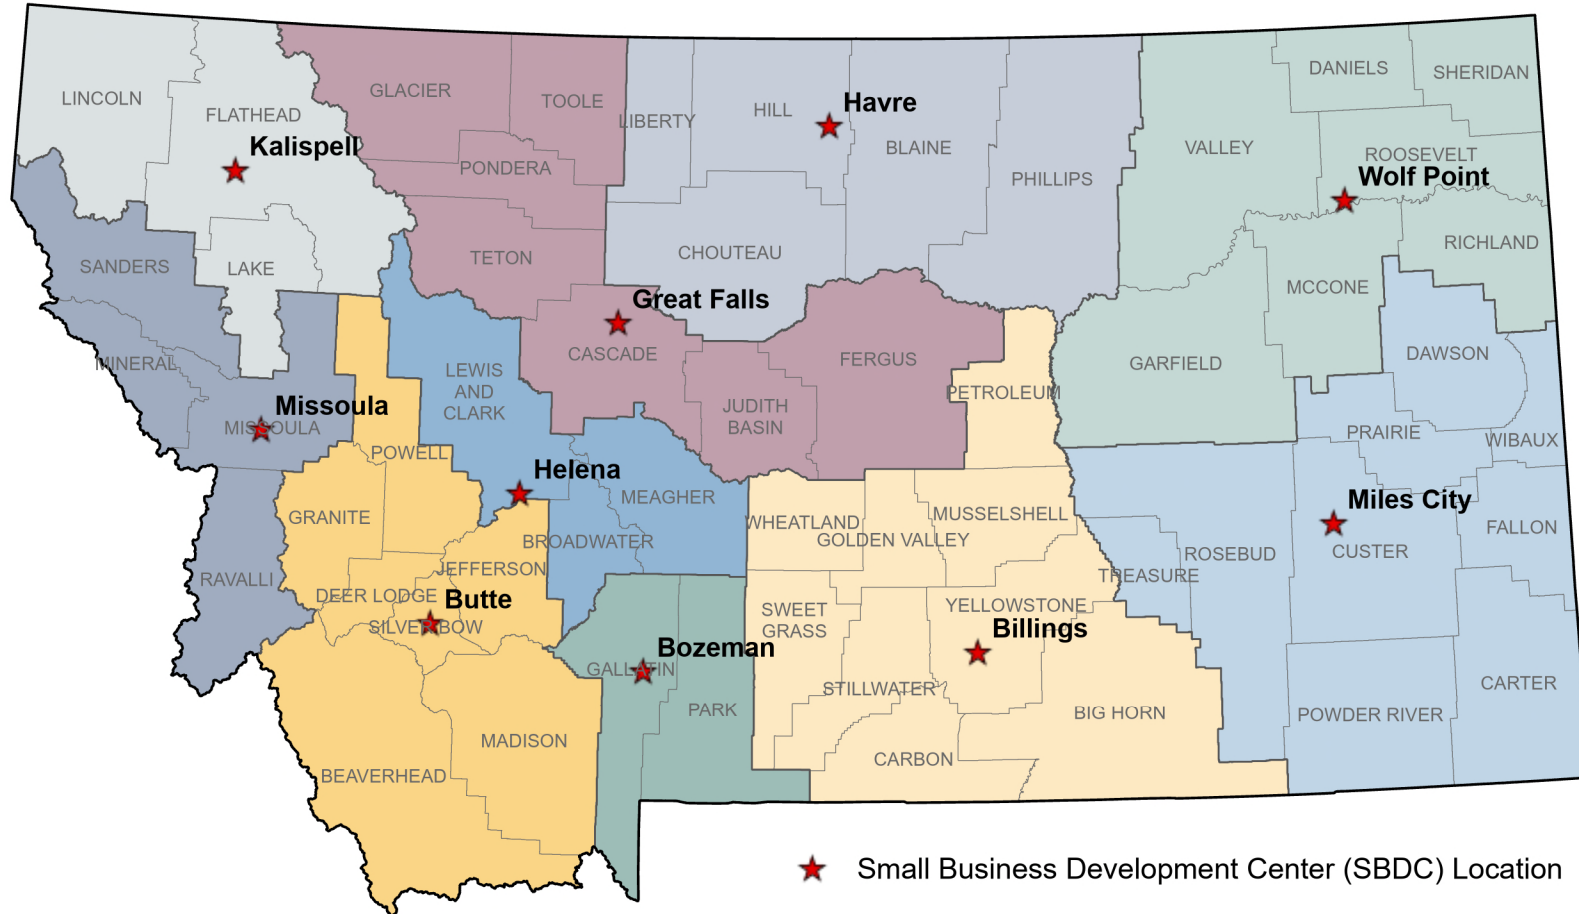

Small Business Development Center

★ Small Business Development Center (SBDC) Location

- | | | | |
|--|---|--|--|
|  Bear Paw Development Corporation
Havre - 406-399-1557 |  Great Falls Development Authority
Great Falls - 406-836-2078 |  Helena College
Helena - 406-447-6944 |  University of Montana
Missoula - 406-243-4770 |
|  Big Sky Economic Development Authority
Billings - 406-254-6014 |  Great Northern Development Corporation
Wolf Point - 406-650-2524 |  Miles Community College
Miles City - 406-874-6168 | |
|  Flathead Valley Community College
Kalispell - 406-609-9496 |  Headwaters RC&D
Butte - 406-533-6780 |  Prospera Business Network
Bozeman - 406-587-3113 | |