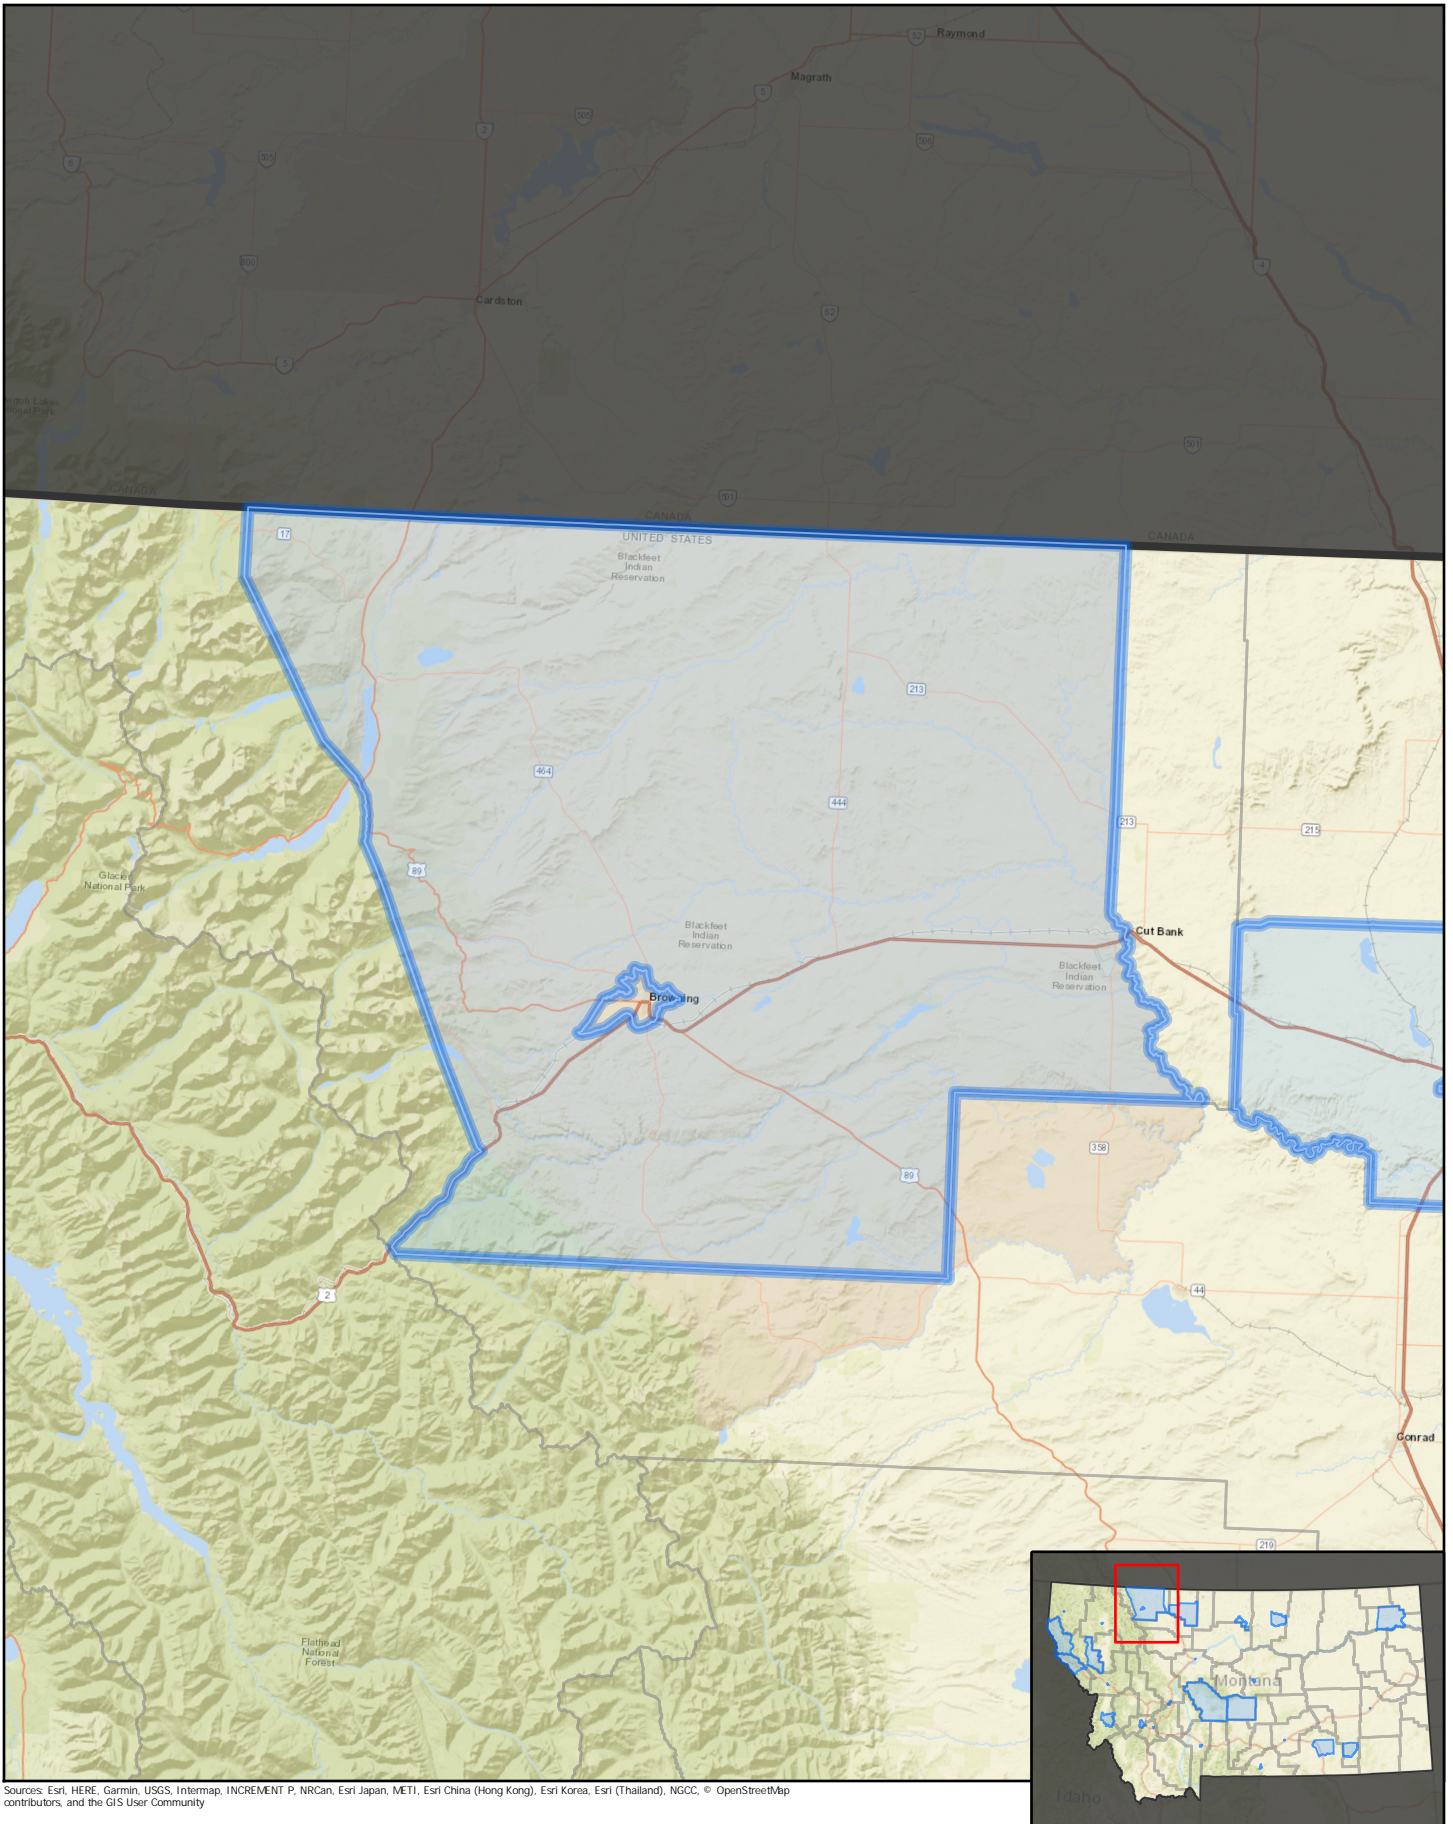

Blackfeet Indian Reservation

Montana Opportunity Zones

Sources: Esri, HERE, Garmin, USGS, Intermap, INCREMENT P, NRCan, Esri Japan, METI, Esri China (Hong Kong), Esri Korea, Esri (Thailand), NGCC, © OpenStreetMap contributors, and the GIS User Community