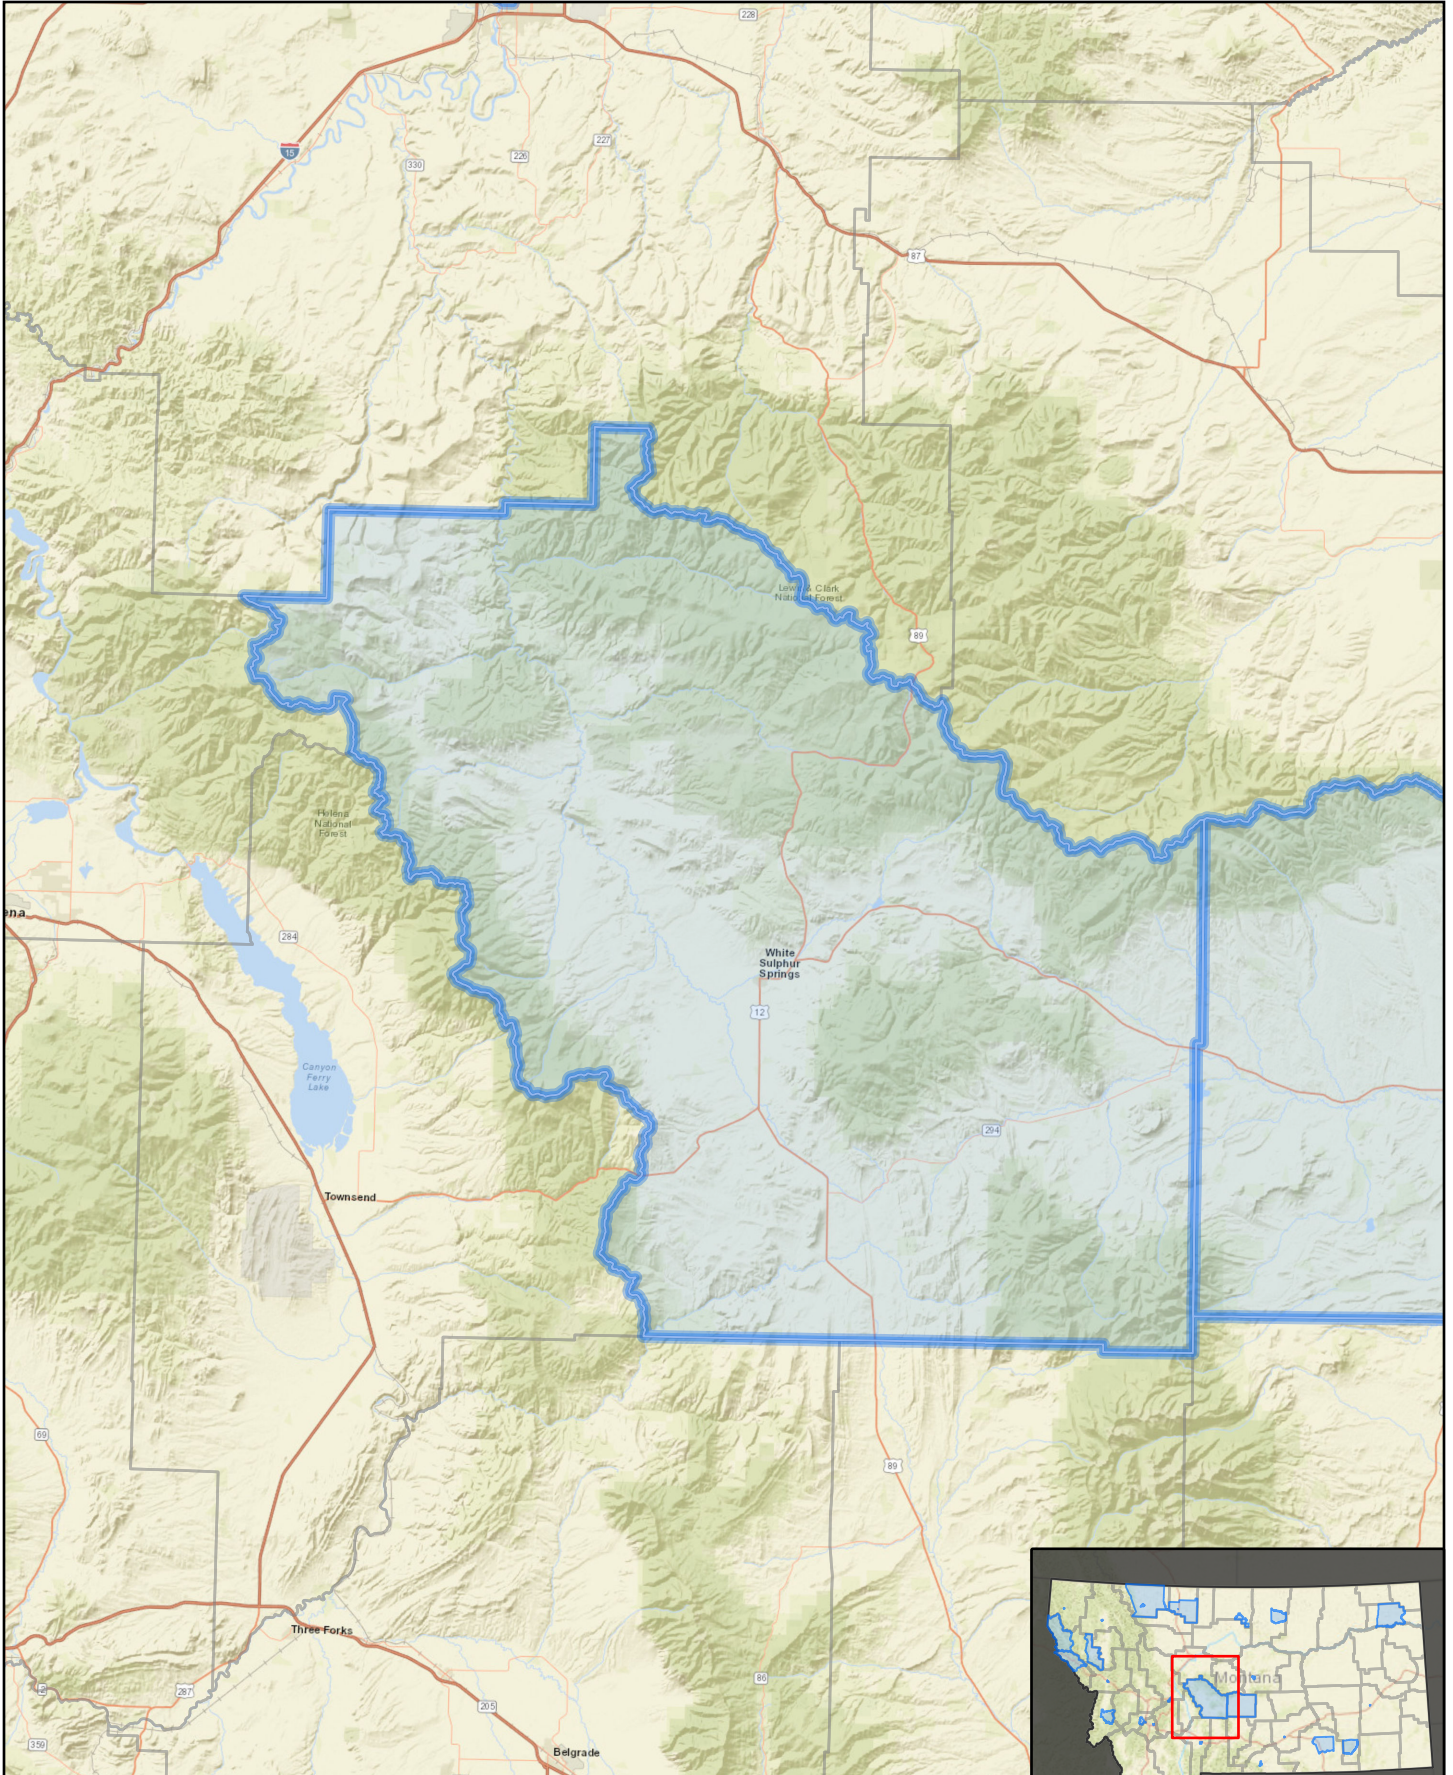

Meagher County/White Sulphur Springs

Montana Opportunity Zones

Sources: Esri, HERE, Garmin, USGS, Intermap, INCREMENT P, NRCan, Esri Japan, METI, Esri China (Hong Kong), Esri Korea, Esri (Thailand), NGCC, © OpenStreetMap contributors, and the GIS User Community