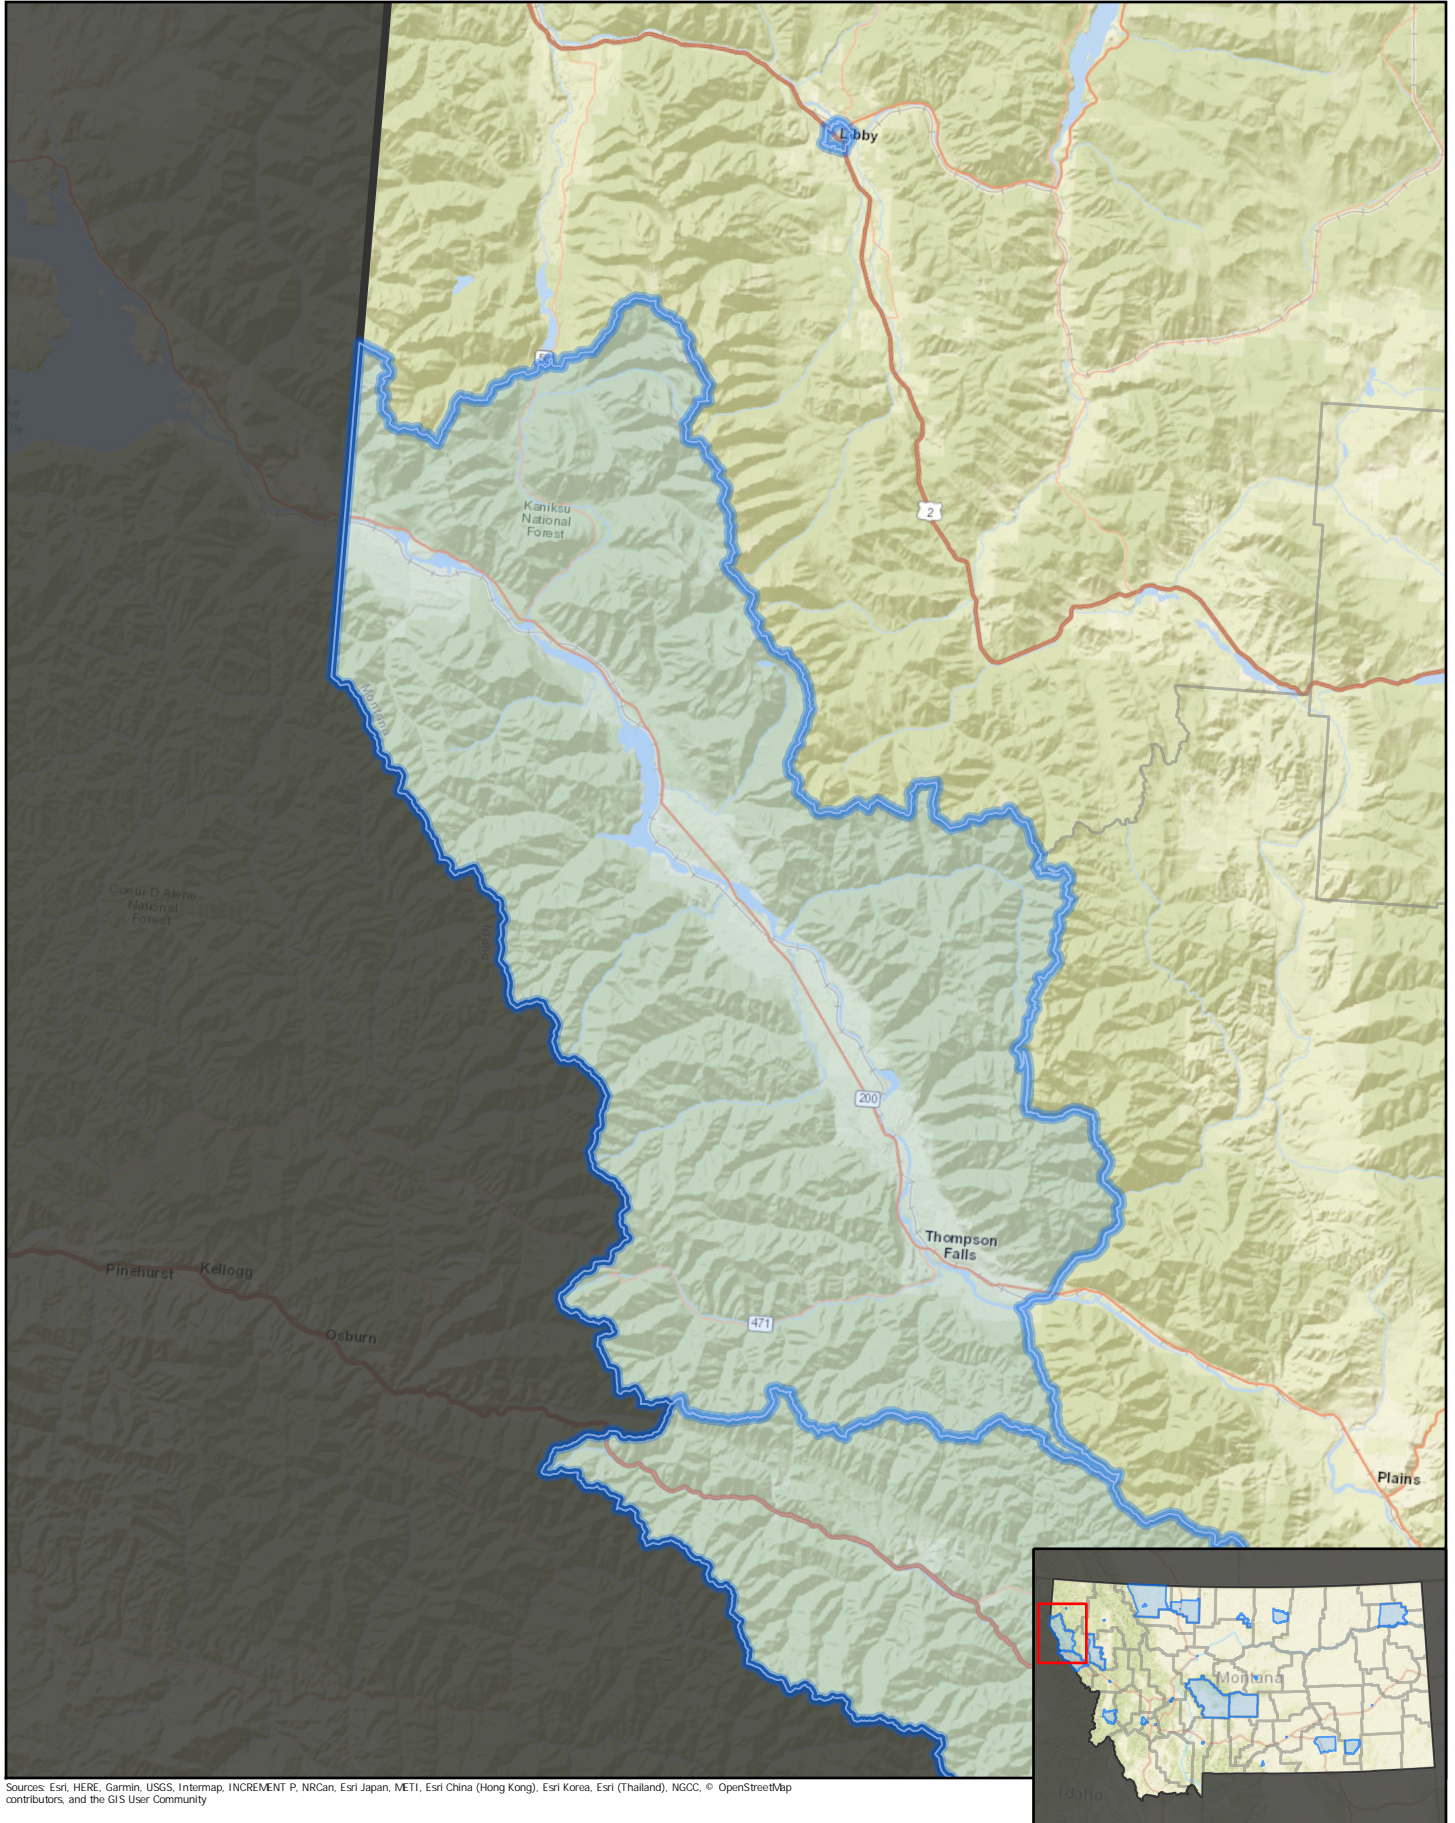

Thompson Falls

Montana Opportunity Zones

Sources: Esri, HERE, Garmin, USGS, Intermap, INCREMENT P, NRCan, Esri Japan, METI, Esri China (Hong Kong), Esri Korea, Esri (Thailand), NGCC, © OpenStreetMap contributors, and the GIS User Community